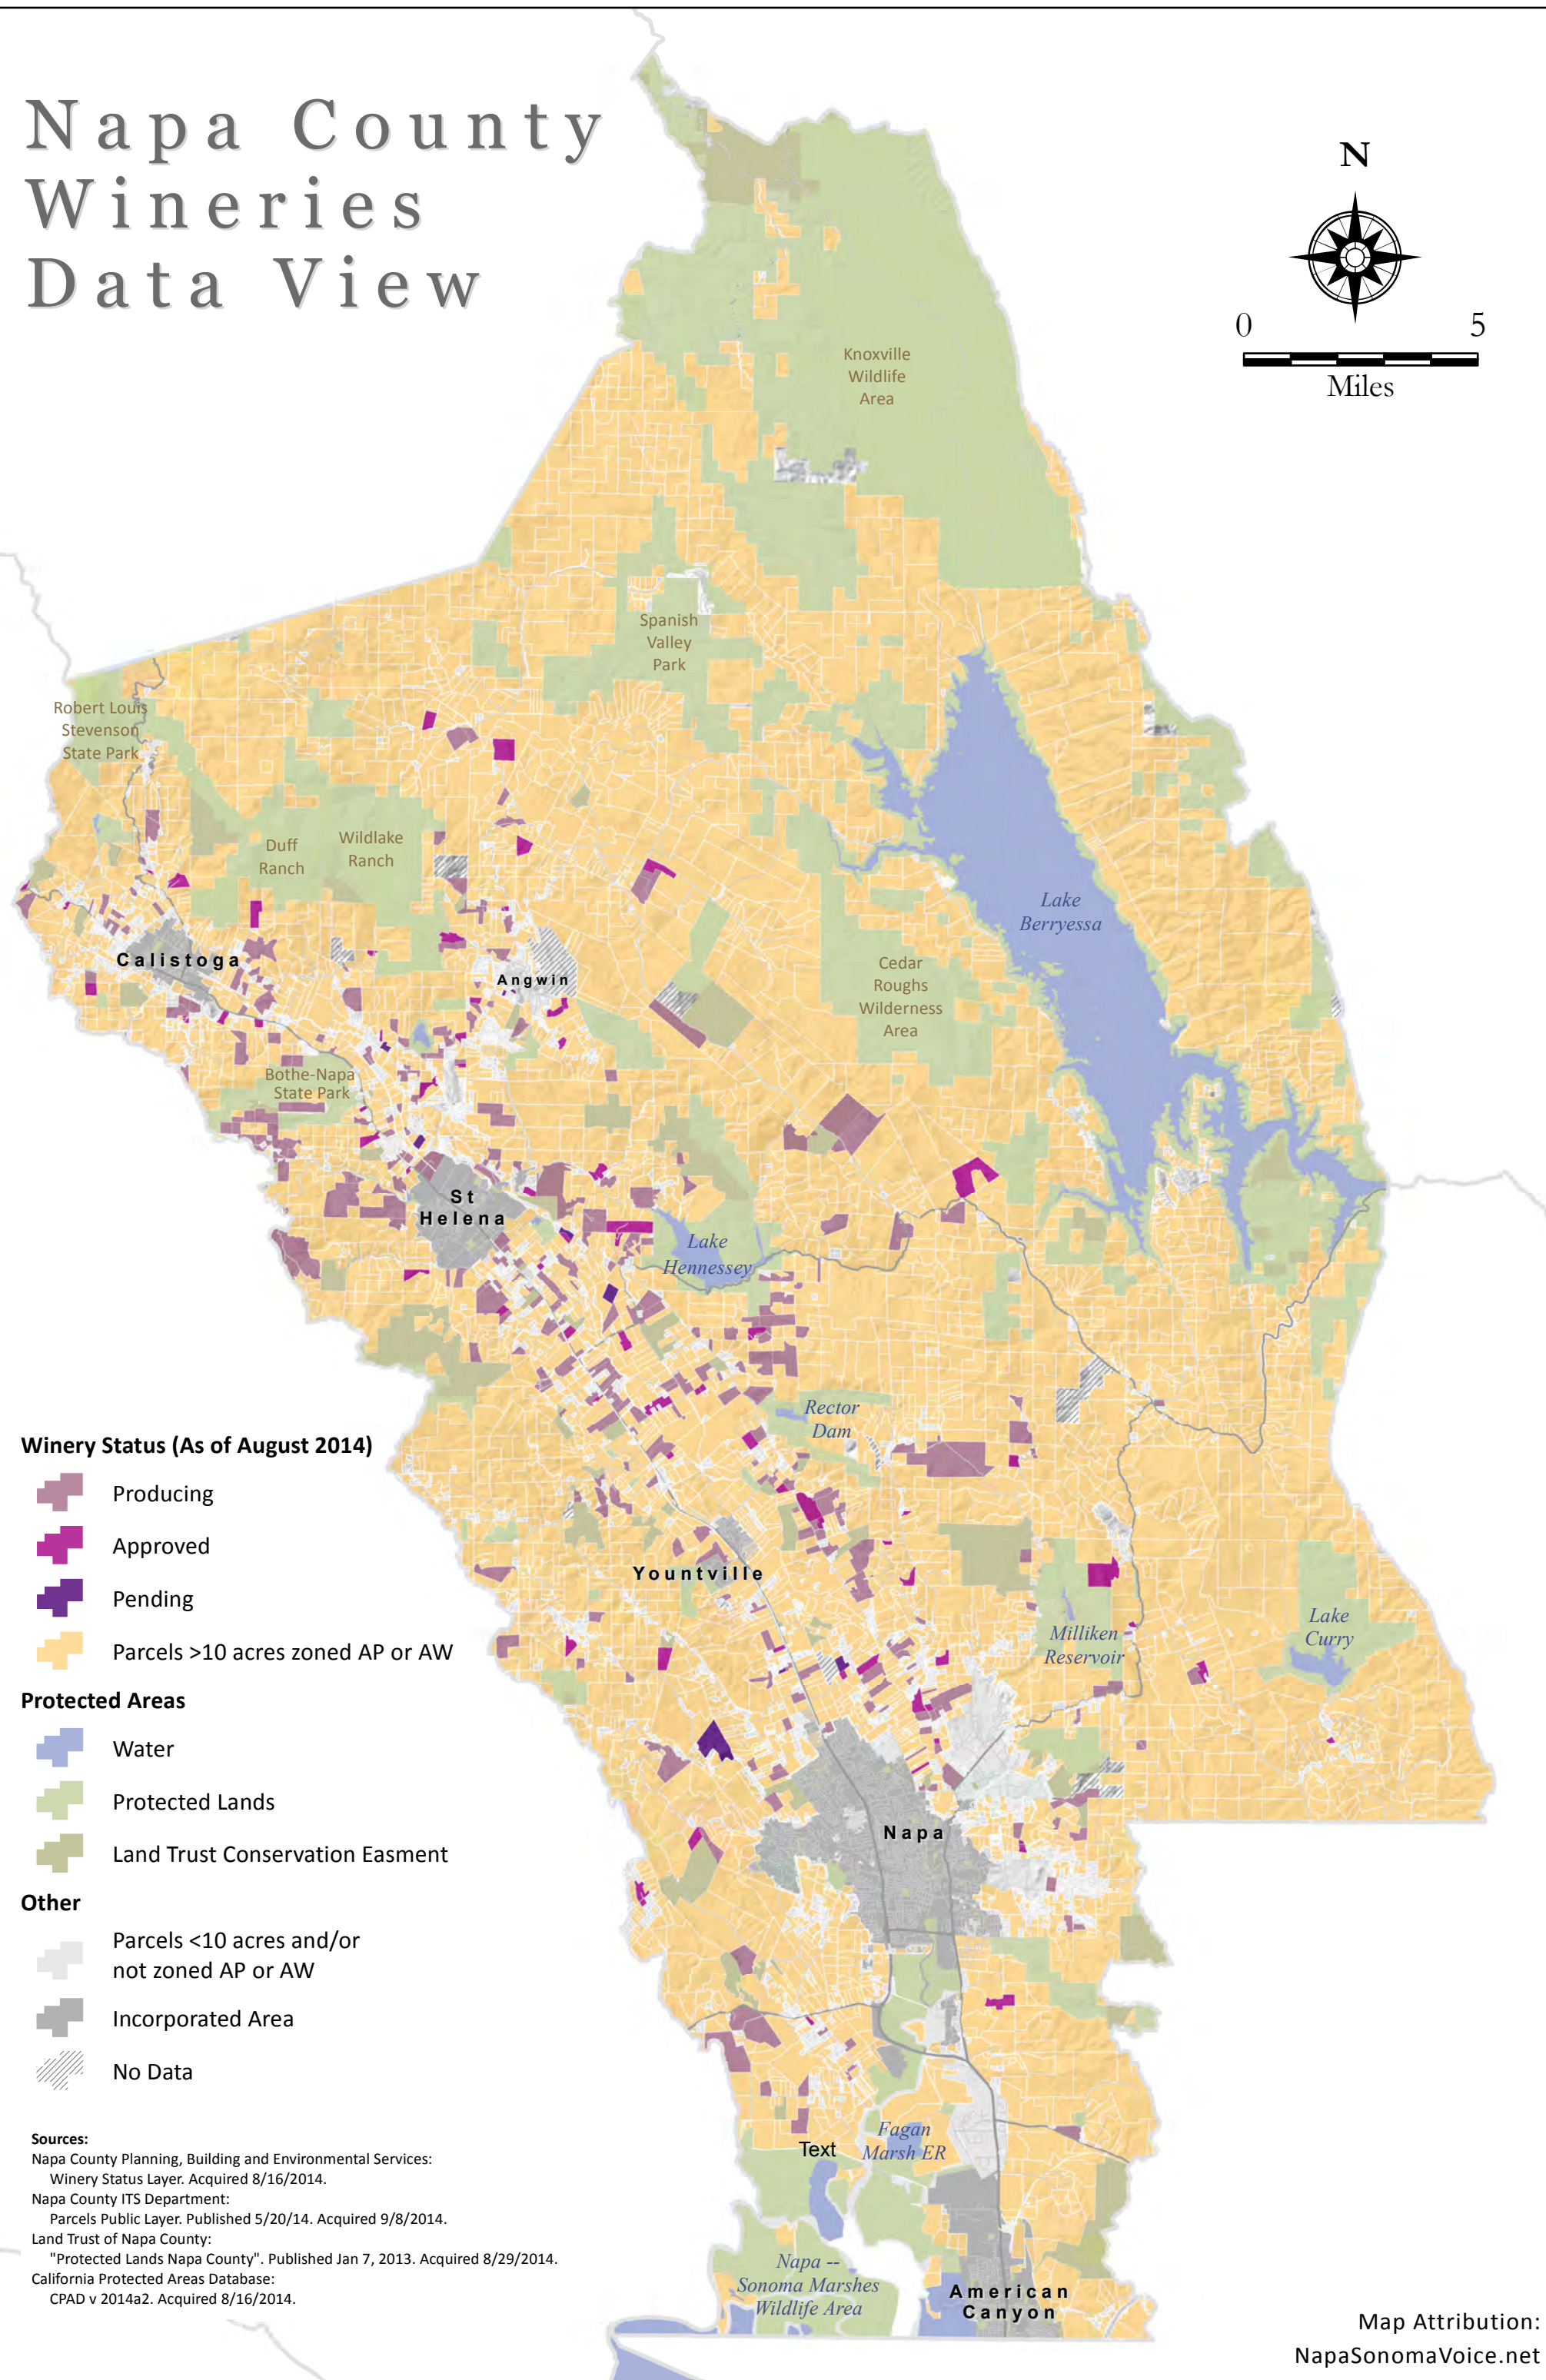

Napa County Wineries Data View

Data View With Potential Winery/Event Center Sites